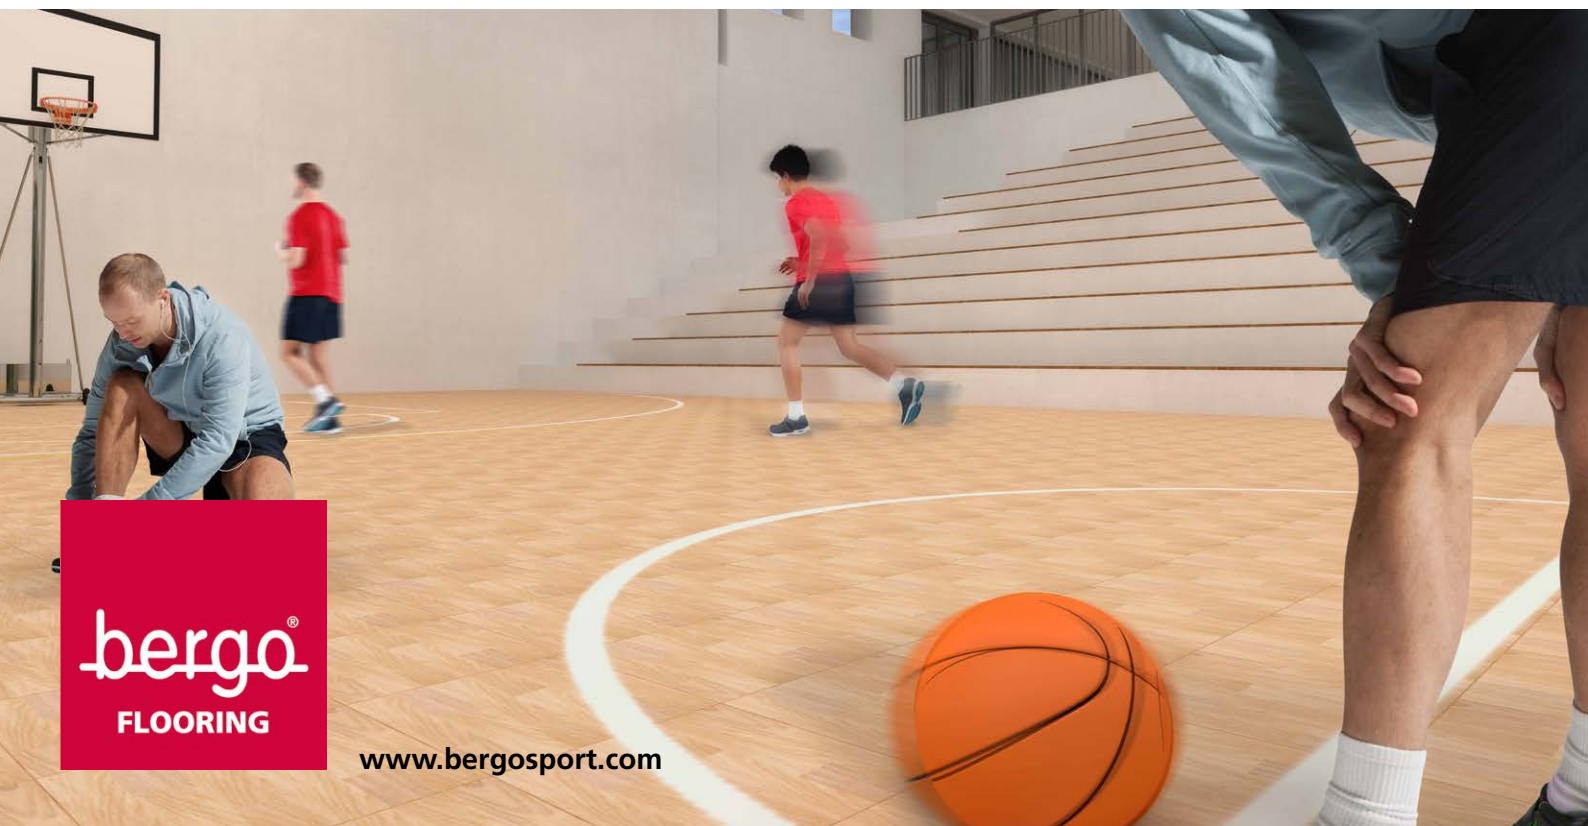

bergo®
FLOORING

www.bergosport.com